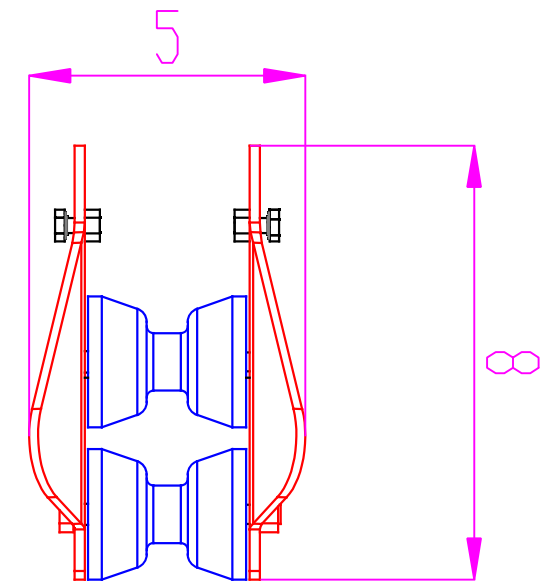

KR-1015 ROLLER SIDE VIEW			
WHEEL: W-25-3	FINISH: POLISHED	MATERIAL: S.S.	GAUGE: 3/16"

KR-1015 ROLLER END VIEW			
WHEEL: W-25-3	FINISH: POLISHED	MATERIAL: S.S.	GAUGE: 3/16"

KR-1015 ROLLER TOP VIEW			
WHEEL: W-25-3	FINISH: POLISHED	MATERIAL: S.S.	GAUGE: 3/16"