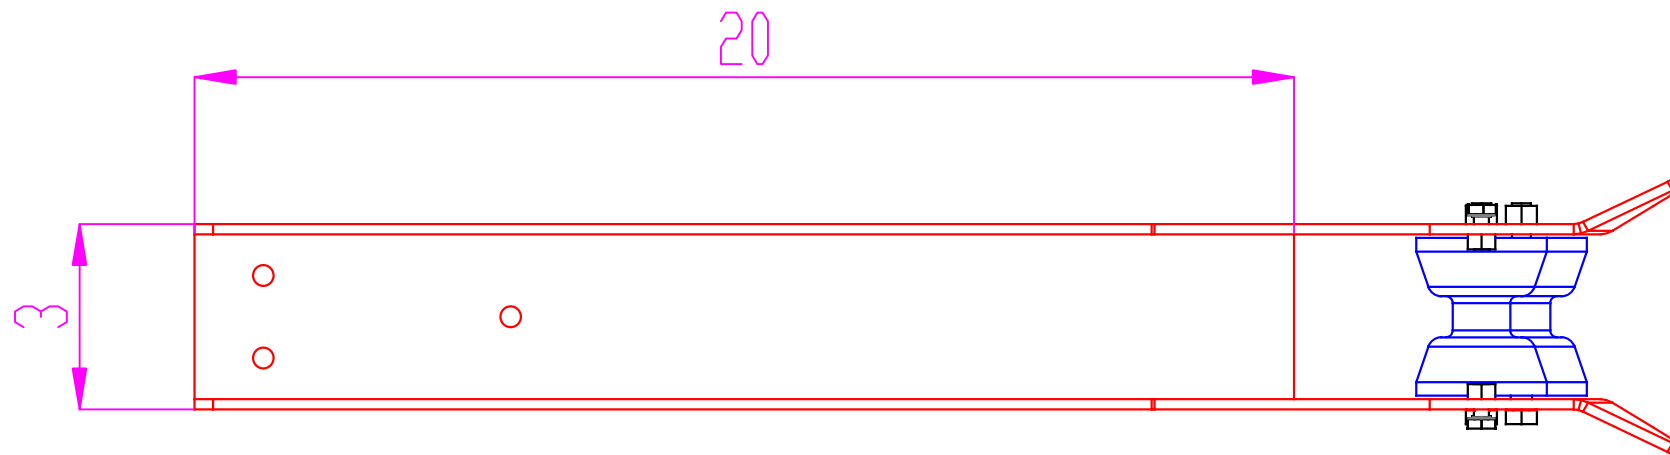

KR-1015 ROLLER SIDE VIEW			
WHEEL: W-25-3	FINISH: POLISHED	MATERIAL: S.S.	GAUGE: 3/16"

KR-1015 ROLLER END VIEW			
WHEEL: W-25-3	FINISH: POLISHED	MATERIAL: S.S.	GAUGE: 3/16"

KR-1015 ROLLER TOP VIEW			
WHEEL: W-25-3	FINISH: POLISHED	MATERIAL: S.S.	GAUGE: 3/16"