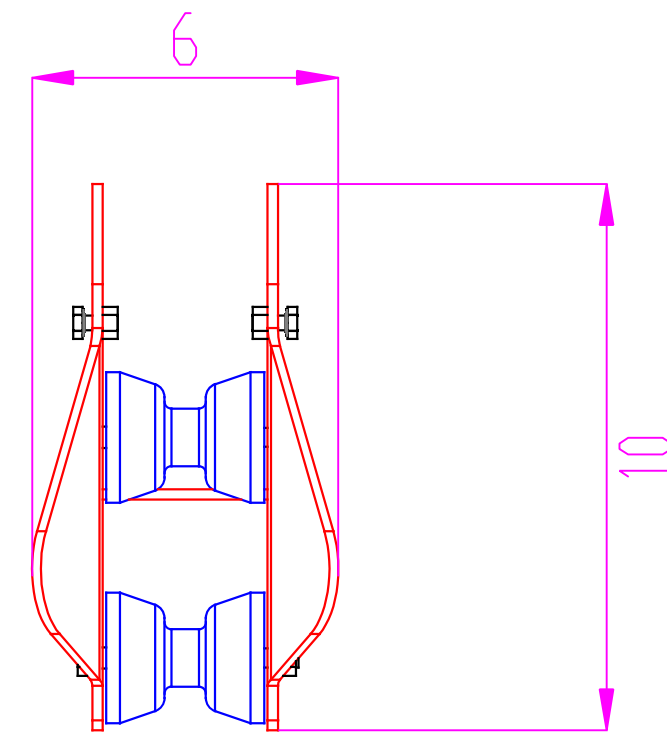

KR-2025 ROLLER SIDE VIEW			
WHEEL: W-25-3	FINISH: POLISHED	MATERIAL: S.S.	GAUGE: 3/16"

KR-2025 ROLLER END VIEW			
WHEEL: W-25-3	FINISH: POLISHED	MATERIAL: S.S.	GAUGE: 3/16"

KR-2025 ROLLER TOP VIEW			
WHEEL: W-25-3	FINISH: POLISHED	MATERIAL: S.S.	GAUGE: 3/16"