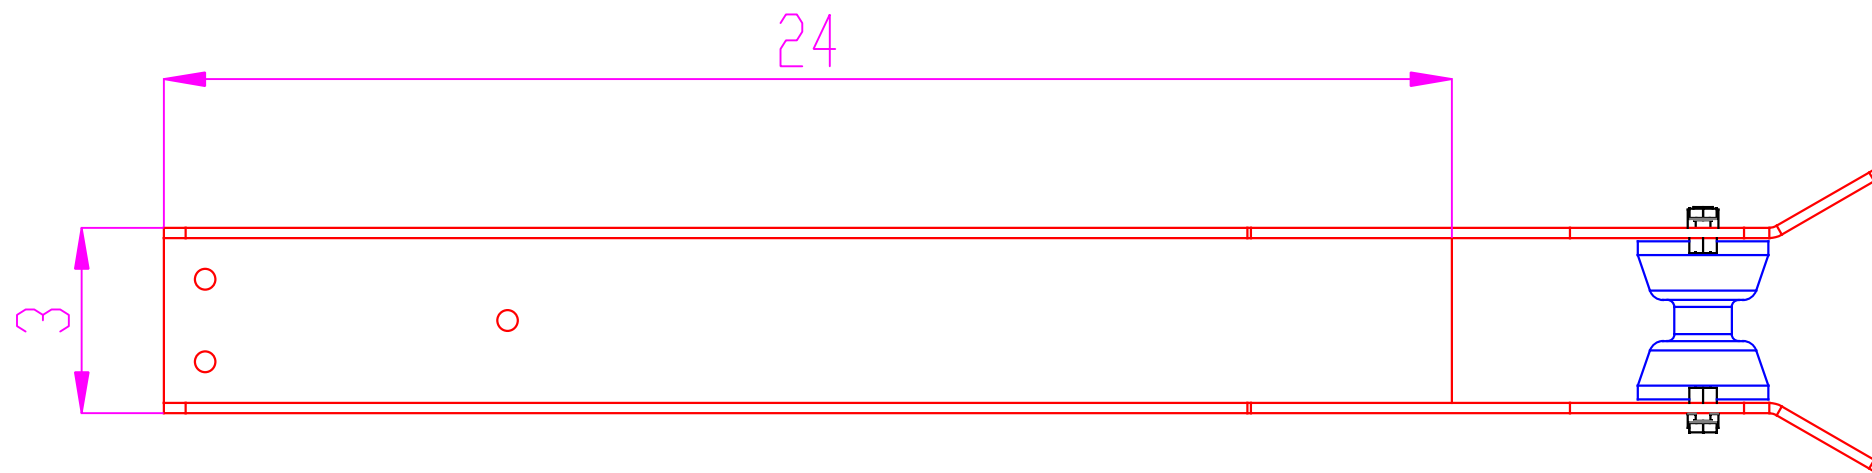

KR-2025 ROLLER SIDE VIEW			
WHEEL: W-25-3	FINISH: POLISHED	MATERIAL: S.S.	GAUGE: 3/16"

KR-2025 ROLLER END VIEW			
WHEEL: W-25-3	FINISH: POLISHED	MATERIAL: S.S.	GAUGE: 3/16"

KR-2025 ROLLER TOP VIEW			
WHEEL: W-25-3	FINISH: POLISHED	MATERIAL: S.S.	GAUGE: 3/16"