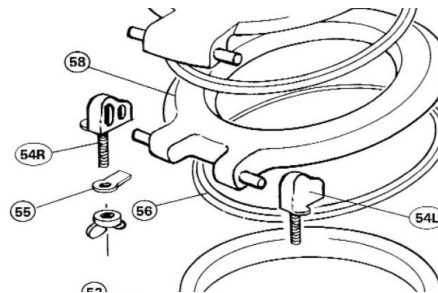

How do I know if I have a Popular or Zenith toilet?

If your lid and hinges look like the ones below then you have a Zenith toilet.

Parts for Lavac Zenith

TLZ9070 Zenith Seat only
TLZ9075 Zenith Lid only
TLZ9068 Zenith Seat+Lid w/seals
TLZ9065 Zenith seal for seat or lid
TLZ9056 Zenith hinge set

Zenith Hinges and Lid

Lavac Popular—V1 version with old style Seat / Lid/ Hinge discontinued in 2003
Replace seat/lid/seal/hinge with item TLZ:8068 to upgrade to V2 version

TLZ8068

TLZ8067K

TLZ8064

Spare Parts for Popular V2

TLZ8068 Seat/Lid/Hinge Set w/Seals
TLZ8067K Seals for Seat+Lid
TLZ8064 Hinge set

Lavac Popular—V2 Version with new style Seat / Lid / Hinge produced since 2004