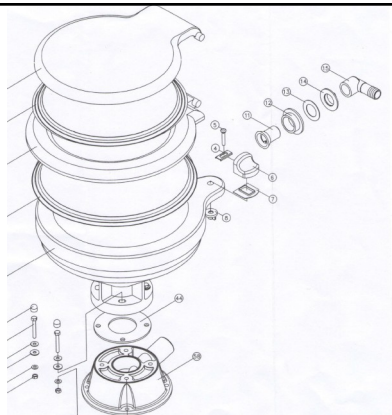

How do I know if I have a Popular or Zenith toilet?

If your lid and hinges look like the ones below then you have a Zenith toilet.

Parts for Lavac Zenith

TLZ9070 Zenith Seat only
TLZ9075 Zenith Lid only
TLZ9068 Zenith Seat+Lid w/seals
TLZ9065 Zenith seal for seat or lid
TLZ9056 Zenith hinge set

Zenith Hinges and Lid

Lavac Popular—V1 version with old style Seat / Lid/ Hinge discontinued in 2003
Replace seat/lid/seal/hinge with item TLZ:8068 to upgrade to V2 version

TLZ8068

TLZ8067K

TLZ8064

Spare Parts for Popular V2

TLZ8068 Seat/Lid/Hinge Set w/Seals
TLZ8067K Seals for Seat+Lid
TLZ8064 Hinge set

Lavac Popular—V2 Version with new style Seat / Lid / Hinge produced since 2004