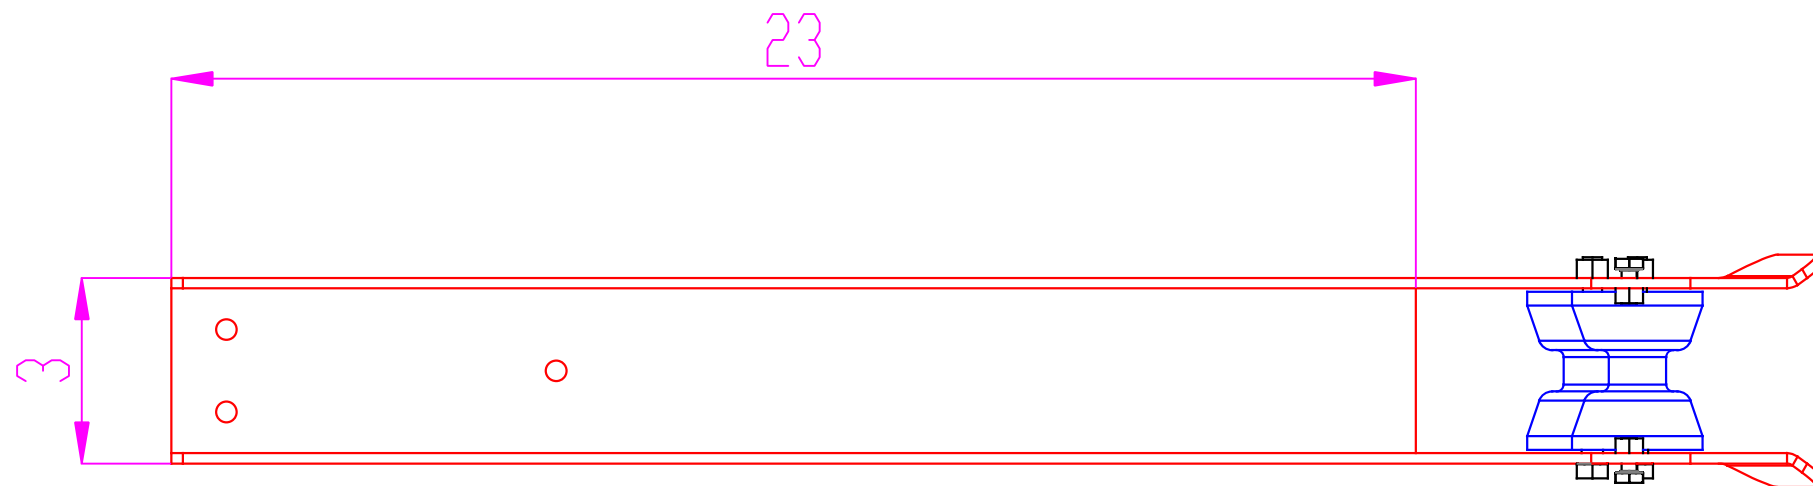

KV-920 ROLLER SIDE VIEW			
WHEEL: W-25-3	FINISH: POLISHED	MATERIAL: S.S.	GAUGE: 3/16"

KV-920 ROLLER END VIEW			
WHEEL: W-25-3	FINISH: POLISHED	MATERIAL: S.S.	GAUGE: 3/16"

KV-920 ROLLER TOP VIEW			
WHEEL: W-25-3	FINISH: POLISHED	MATERIAL: S.S.	GAUGE: 3/16"