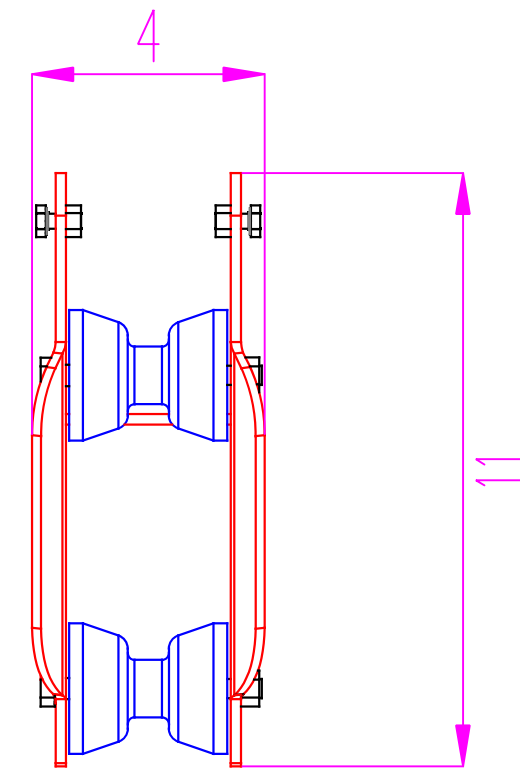

KV-920 ROLLER SIDE VIEW			
WHEEL: W-25-3	FINISH: POLISHED	MATERIAL: S.S.	GAUGE: 3/16"

KV-920 ROLLER END VIEW			
WHEEL: W-25-3	FINISH: POLISHED	MATERIAL: S.S.	GAUGE: 3/16"

KV-920 ROLLER TOP VIEW			
WHEEL: W-25-3	FINISH: POLISHED	MATERIAL: S.S.	GAUGE: 3/16"