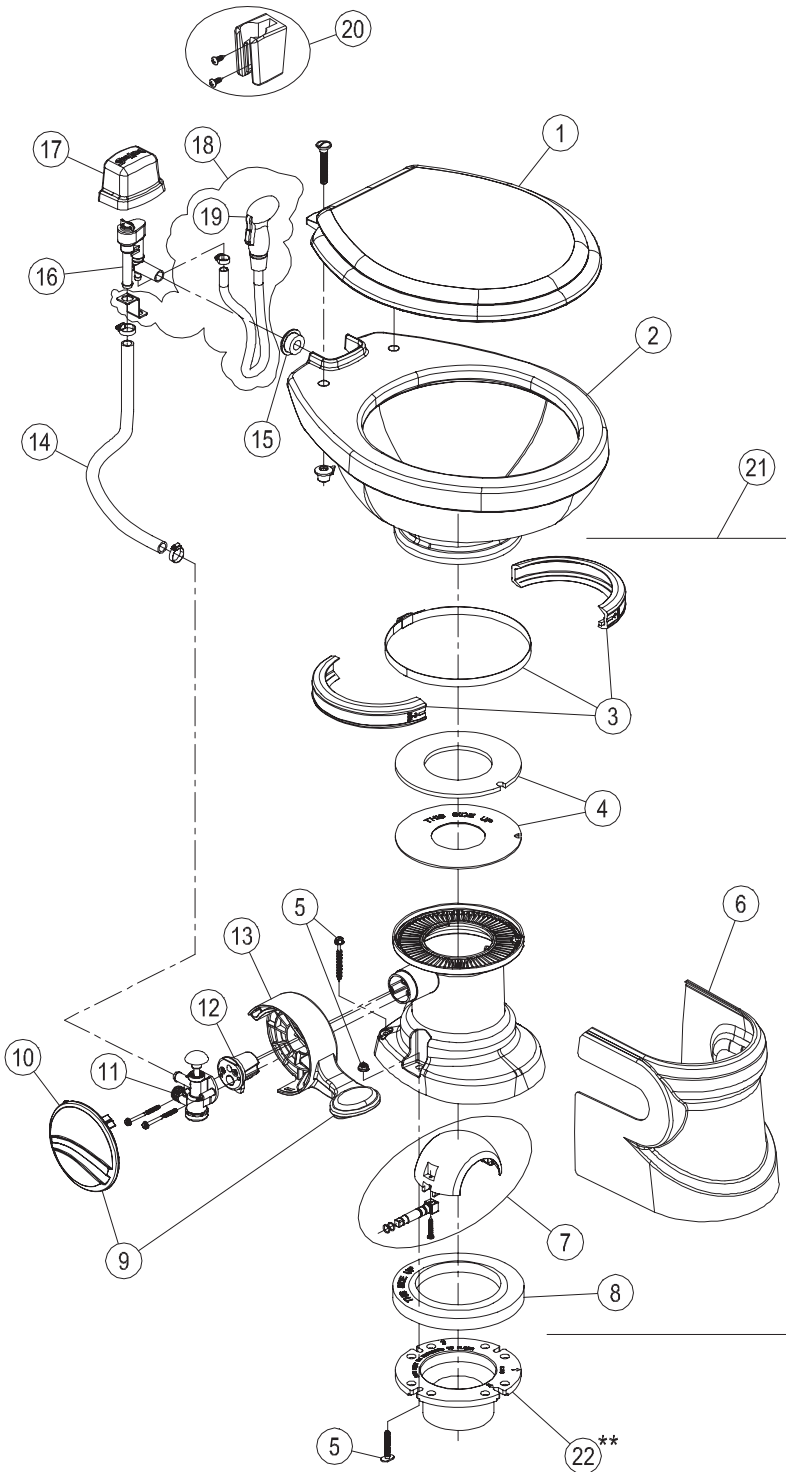

PARTS LIST: 210 MODEL

ITEM	PART NUMBER & DESCRIPTION	
1	385344088	SEAT/COVER - WHITE
	385344089	SEAT/COVER - BONE
2	385310790	CHINA BOWL KIT - WHITE
	385310791	CHINA BOWL KIT - BONE
3	385310048	BOWL/BASE CLAMP KIT - BONE
4	385311462	FLUSH BALL SEAL REPL KIT
5	385311117	MOUNTING HARDWARE
6	385311126	BASE SHROUD - WHITE
	385311127	BASE SHROUD - BONE
7	385310681	FLUSH BALL, SHAFT, CARTRIDGE KIT **INCLUDES ITEM 12.
8	385311267	FLOOR FLANGE SEAL
9	385311119	PEDAL & COVER - WHITE
	385311120	PEDAL & COVER - BONE
10	385311179	PEDAL COVER - WHITE
	385311180	PEDAL COVER - BONE
11	385314349	WATER VALVE KIT
12	385310683	SPRING CARTRIDGE KIT
13	385311121	PEDAL/CARTRIDGE KIT - WHITE
	385311122	PEDAL/CARTRIDGE KIT - BONE **INCLUDES ITEM 10 & 12.
14	385340177	BOWL WATER SUPPLY HOSE - WHITE
	385345377	BOWL WATER SUPPLY HOSE - BONE
15	385311164	1/2" SEALING GROMMET
16	385230335	VACUUM BREAKER KIT w/HAND SPRAY
	385316906	VACUUM BREAKER KIT **INCLUDES ITEM 15.
17	385310795	VACUUM BREAKER COVER - WHITE
	385310796	VACUUM BREAKER COVER - BONE
18*	385319054	HAND SPRAY KIT w/VAC BREAKER - WHT **INCLUDES ITEM 15, 16, 19.
19*	385311124	HAND SPRAYER - WHITE **INCLUDES ITEM 20.
20*	385230319	HAND SPRAY BRACKET w/SCREW-WHT
21	385311128	210 BASE KIT - WHITE
	385311129	210 BASE KIT - BONE **INCLUDES ITEM 3-13.
22**	385345889	3" MPT FLOOR FLANGE
	385345892	3" SOCKET FLOOR FLANGE
	385343765	3" SPIGOT FLOOR FLANGE
	385310961	45° SWIVEL FLOOR FLANGE* *MUST BE USED WITH SEAL INCLUDED IN KIT.

* ITEMS 18, 19, & 20 ARE OPTIONAL ACCESSORIES;
NOT PROVIDED WITH EVERY MODEL.

** ITEM 22 IS SOLD SEPARATELY; NOT INCLUDED WITH THE TOILET.