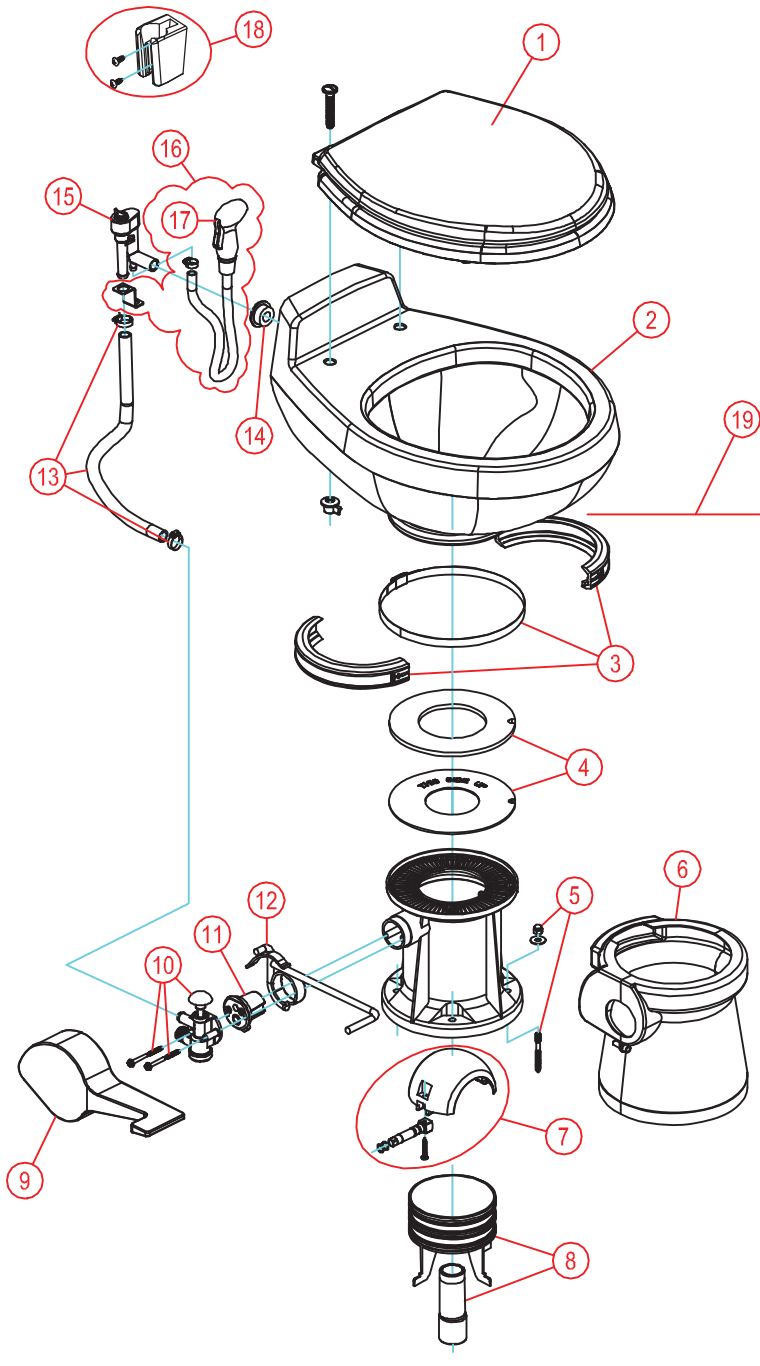

PARTS LIST: VACUFLUSH 508+ SERIES

ITEM	PART NUMBER & DESCRIPTION
1	385343829 SEAT/COVER - WHITE
	385343831 SEAT/COVER - BONE
	385343897 SEAT/COVER - PLATINUM
	385343901 SEAT/COVER - EBONY
2	385310739 CHINA BOWL KIT - WHITE
	385310740 CHINA BOWL KIT - BONE
	385310741 CHINA BOWL KIT - PLATINUM
	385310742 CHINA BOWL KIT - EBONY
3	385310048 BOWL/BASE CLAMP KIT
4	385311462 FLUSH BALL SEAL REPL KIT
5	385316323 MOUNTING HARDWARE
6	385310111 PEDESTAL COVER - WHITE
	385310112 PEDESTAL COVER - BONE
	385310113 PEDESTAL COVER - PLATINUM
	385310173 PEDESTAL COVER - EBONY
7	385318162 FLUSH BALL, SHAFT, CARTRIDGE KIT-WHITE
	385310177 FLUSH BALL, SHAFT, CARTRIDGE KIT-EBONY **INCLUDES ITEM 11.
8	385318741 '08 DISCHARGE FUNNEL KIT
9	385310114 PEDAL COVER - WHITE
	385310115 PEDAL COVER - BONE
	385310116 PEDAL COVER - PLATINUM
	385310175 PEDAL COVER - EBONY
10	385314349 WATER VALVE KIT
11	385236096 SPRING CARTRIDGE KIT
12	385310578 PEDAL/LEVER & CARTRIDGE KIT
	**INCLUDES ITEM 11.
13	385345377 BOWL WATER SUPPLY HOSE - WHITE
	385340177 BOWL WATER SUPPLY HOSE - BONE
14	385311164 1/2" SEALING GROMMET
15	385316906 VACUUM BREAKER KIT
	385230335 VACUUM BREAKER KIT w/HAND SPRAY **INCLUDES ITEM 14.
16*	385319056 HAND SPRAY KIT w/VAC BREAKER-WHT
	385319057 HAND SPRAY KIT w/VAC BREAKER-EBY **INCLUDES ITEM 14, 15, 17
17*	385310809 HAND SPRAYER - CHROME
	385310873 HAND SPRAYER - EBONY **INCLUDES ITEM 18.
18*	385311131 HAND SPRAY BRACKET w/SCREWS - CHROME
	385311125 HAND SPRAY BRACKET w/SCREWS - EBONY
19	385310126 '08 BASE KIT METAL LEVER - WHITE
	385310127 '08 BASE KIT METAL LEVER - BONE
	385310128 '08 BASE KIT METAL LEVER - PLATINUM
	385310171 '08 BASE KIT METAL LEVER - EBONY **INCLUDES ITEMS 3-12

* ITEMS 16, 17, & 18 ARE OPTIONAL ACCESSORIES;
NOT PROVIDED WITH EVERY MODEL.